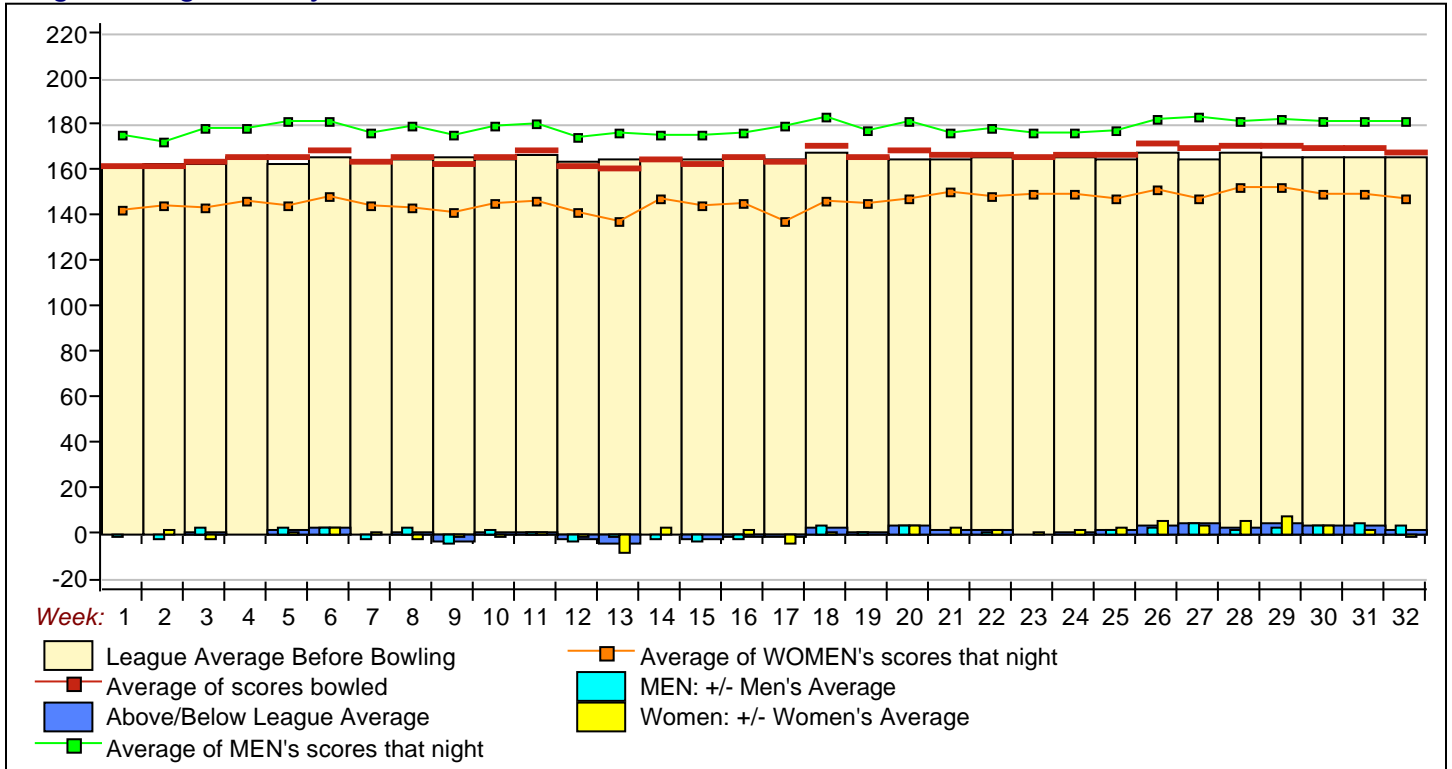

Thank you for bowling with us! We hope to see you next season!

Name	Ave HDCP		Pins Gms		High Game	High Sers	HDCP Game	HDCP Sers	-1-	-2-	-3-	Total	HDCP Total
Tyler Young	200	9	1802	9	264	668	280	716				0	0

League Average Week-by-Week