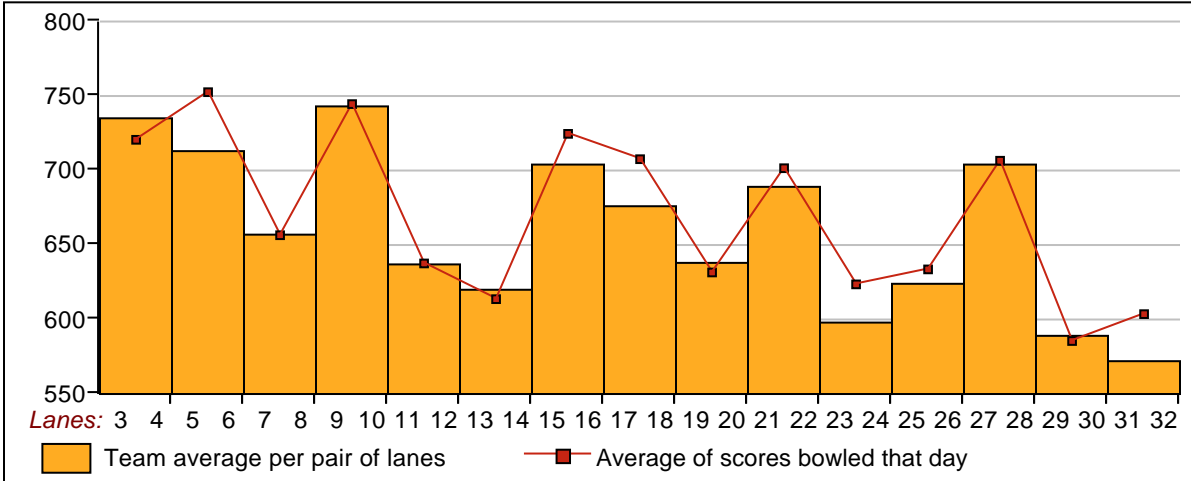

Thank you for bowling with us! We hope to see you next season!

Team Average vs Ave of Scores