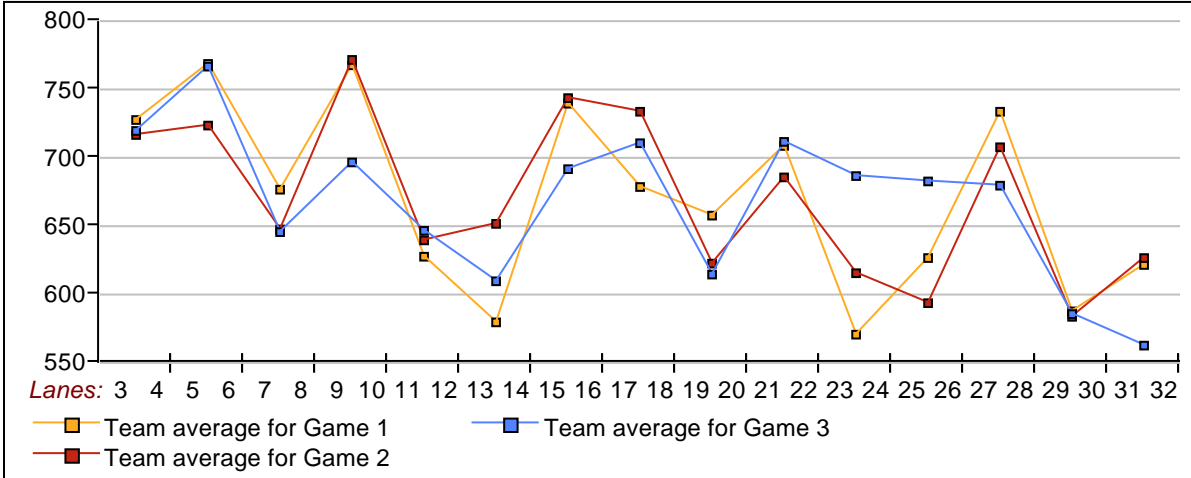

Average of Scores for Each Game