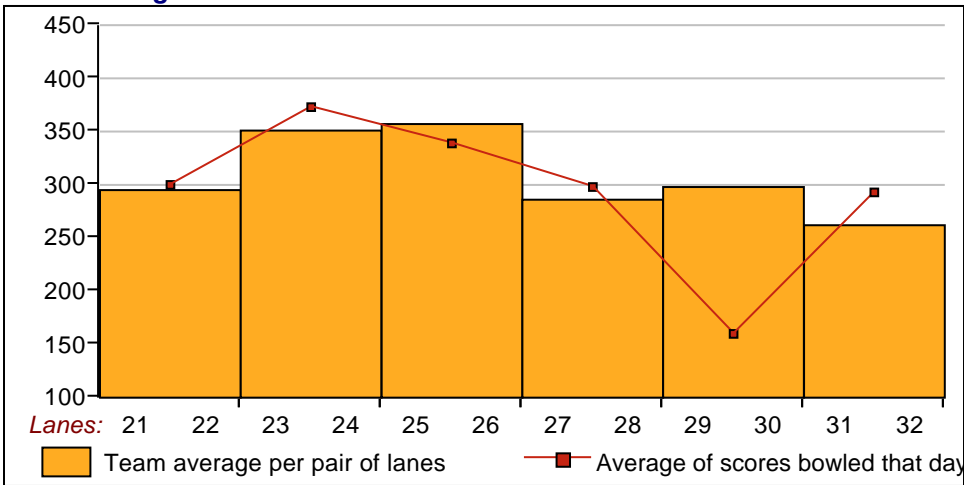

Team Average vs Ave of Scores