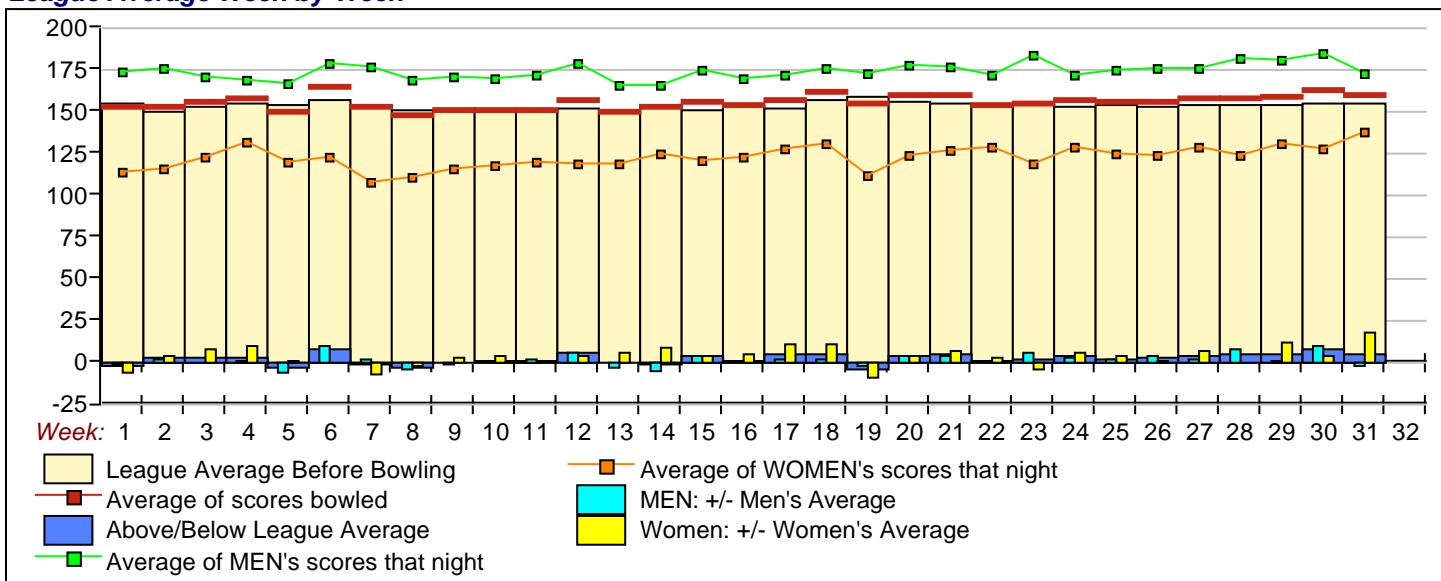

League Average Week-by-Week

Tuesday 10:00 am

Oak mountain Lanes

Lanes 21 - 32

This Week's Statistics

	<u>Over All</u>	<u>Men</u>	<u>Women</u>
How many people bowled	21	14	7
Number of games bowled	63	42	21
Actual average of week's scores	160.17	171.60	137.33
How many games above average	34	17	17
How many games below average	28	24	4
Pins above/below average per game	5.22	-1.40	18.48
How many people raised average	12	6	6
by this amount	0.53	0.31	0.75
How many people went down	9	8	1
by this amount	-0.30	-0.34	-0.05
League average before bowling	155.50	173.56	119.38
League average after bowling	155.67	173.50	120.01
Change in league average	0.17	-0.06	0.64
800s	--	--	--
775s	--	--	--
750s	--	--	--
725s	--	--	--
700s	--	--	--
675s	--	--	--
650s	--	--	--
625s	1	1	--
600s	--	--	--
575s	2	2	--
550s	2	2	--
525s	3	2	1
500s	2	2	--
475s	3	2	1
450s	--	--	--
425s	1	--	1
400s	3	2	1
below 400	4	1	3
300s	--	--	--
275s	--	--	--
250s	--	--	--
225s	2	2	--
200s	6	5	1
175s	14	13	1
150s	17	11	6
125s	11	7	4
100s	11	4	7
below 100	2	--	2