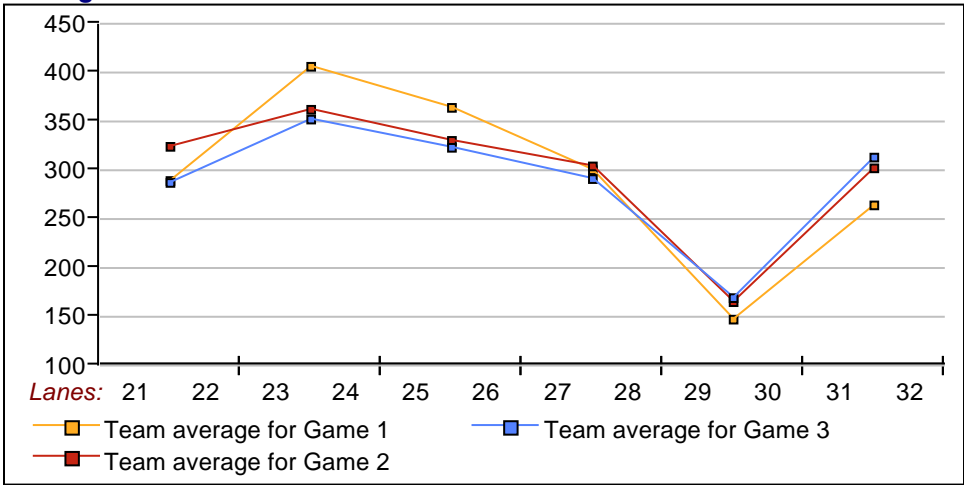

Average of Scores for Each Game